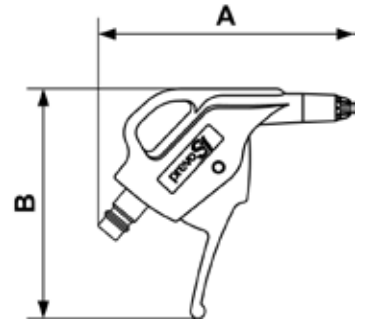

## PREVO S1 BLOW GUNS - HIGH FLOW PROFILE - 3/8

prevoS1 blow gun with silent nozzle

Profile : EUROPEAN

<b>Blowing force</b> 6 OZF	<b>Dynamic pressure</b> 2.9 psi	<b>Max. operating pressure</b> 174 psi	<b>ID passage</b> 3/8"
-------------------------------	------------------------------------	---	---------------------------

Part number	Flow rate at 87 psi (CFM)	Sound level (dBA)	Length (ft)	ID passage (inch)	Net weight (Kg)	Dim. A (inch)	Dim. B (inch)
EBG 07SIL	6	74	0.144	3/8"	0.079	4.25	3.82